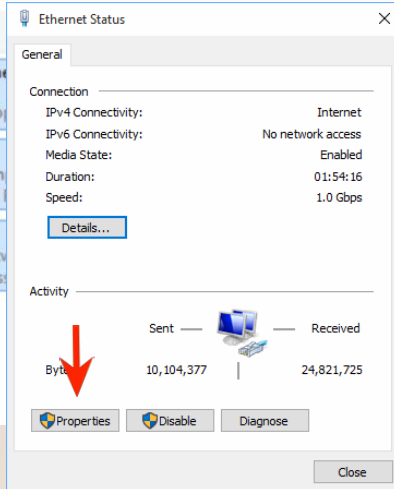

Windows 10 Wired Ethernet Network Settings

Select Automatic for your router.

Enter Static IP & DNS for direct to Modem

Windows 10 Wireless Network Set-up or Forget

For best connection speed, turn off all devices not necessary to speed test.