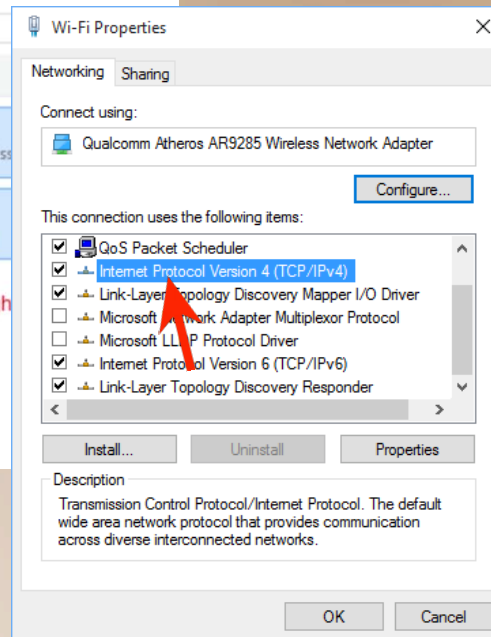

Windows 10 Wired Ethernet Network Settings

Select Automatic for your router.

Enter Static IP & DNS for direct to Modem

Windows 10 Wireless Network Set-up or Forget

For best connection speed, turn off all devices not necessary to speed test.