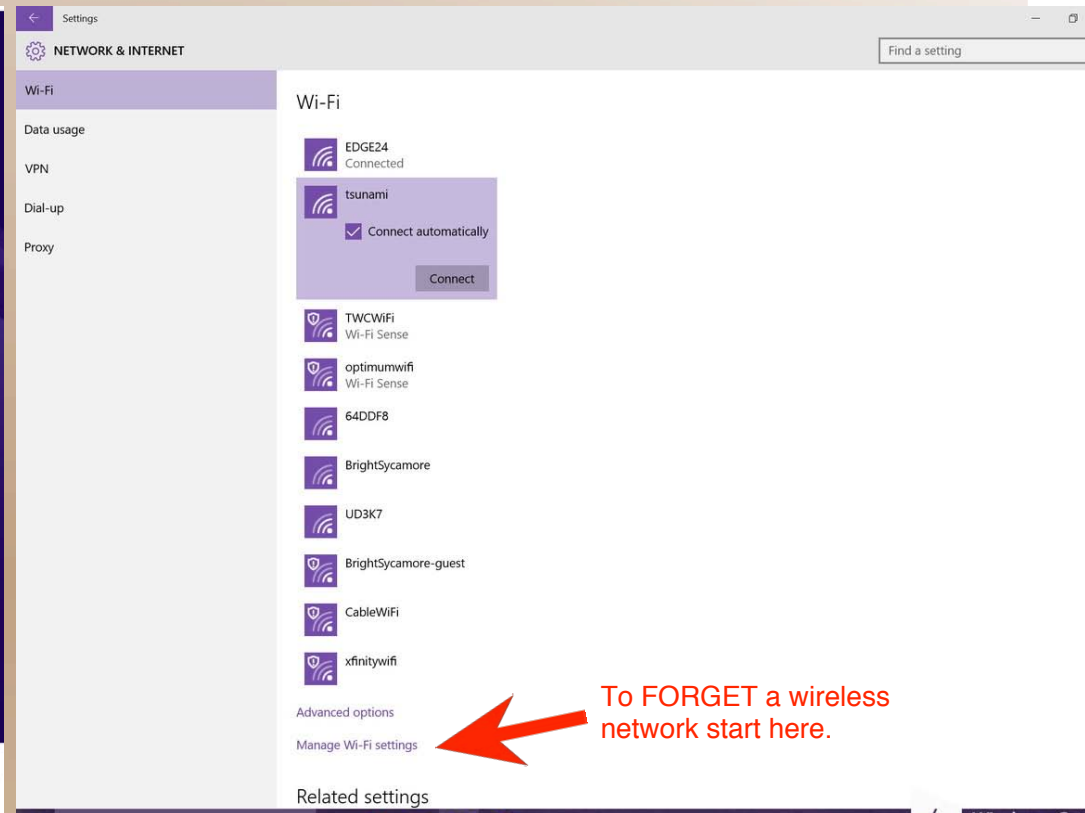

To FORGET a wireless network start here.