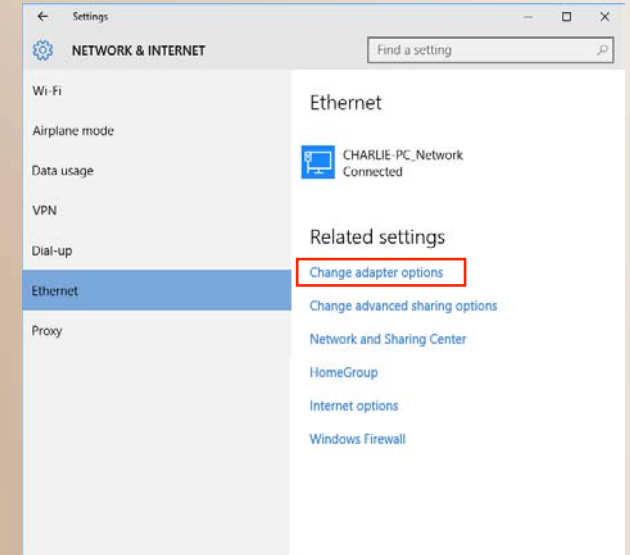

Windows 10 Wired Ethernet Network Settings

Select Automatic for your router.

Enter Static IP & DNS for direct to Modem

Windows 10 Wireless Network Set-up or Forget

For best connection speed, turn off all devices not necessary to speed test.