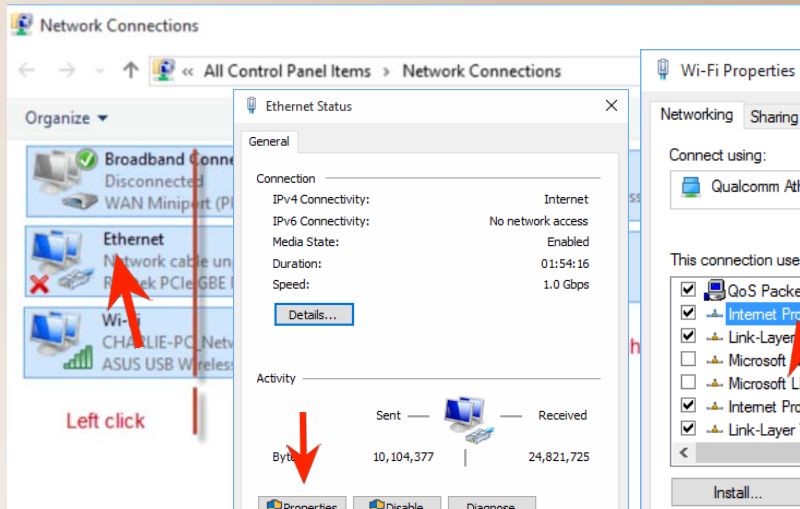

Windows 10 Wired Ethernet Network Settings

Select Automatic for your router.

Enter Static IP & DNS for direct to Modem

Windows 10 Wireless Network Set-up or Forget

For best connection speed, turn off all devices not necessary to speed test.