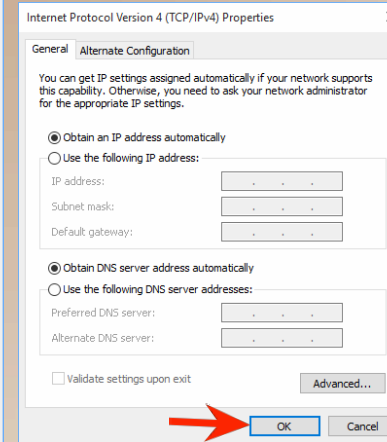

Windows 10 Wired Ethernet Network Settings

Select Automatic for your router.

Enter Static IP & DNS for direct to Modem

Windows 10 Wireless Network Set-up or Forget

For best connection speed, turn off all devices not necessary to speed test.