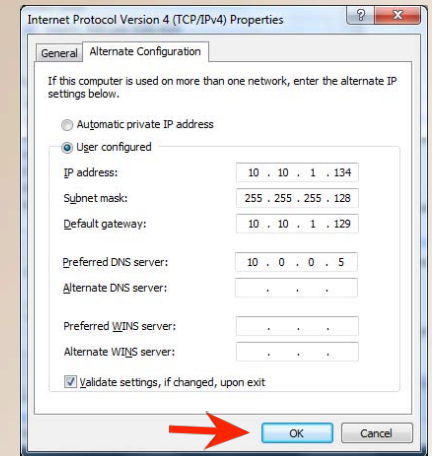

Windows 10 Wired Ethernet Network Settings

Select Automatic for your router.

Enter Static IP & DNS for direct to Modem

Windows 10 Wireless Network Set-up or Forget

For best connection speed, turn off all devices not necessary to speed test.