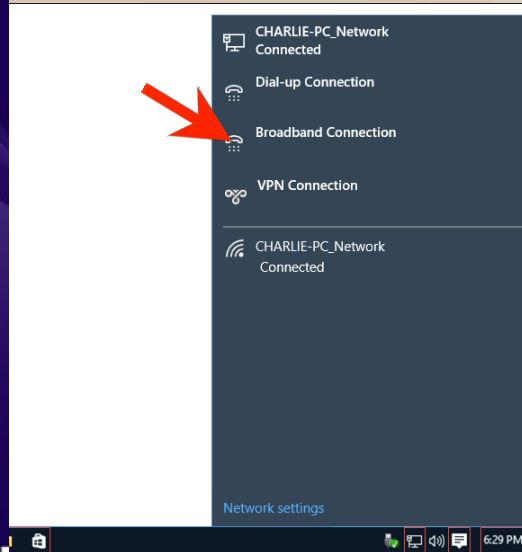

Windows 10 Wired Ethernet Network Settings

Select Automatic for your router.

Enter Static IP & DNS for direct to Modem

Windows 10 Wireless Network Set-up or Forget

For best connection speed, turn off all devices not necessary to speed test.